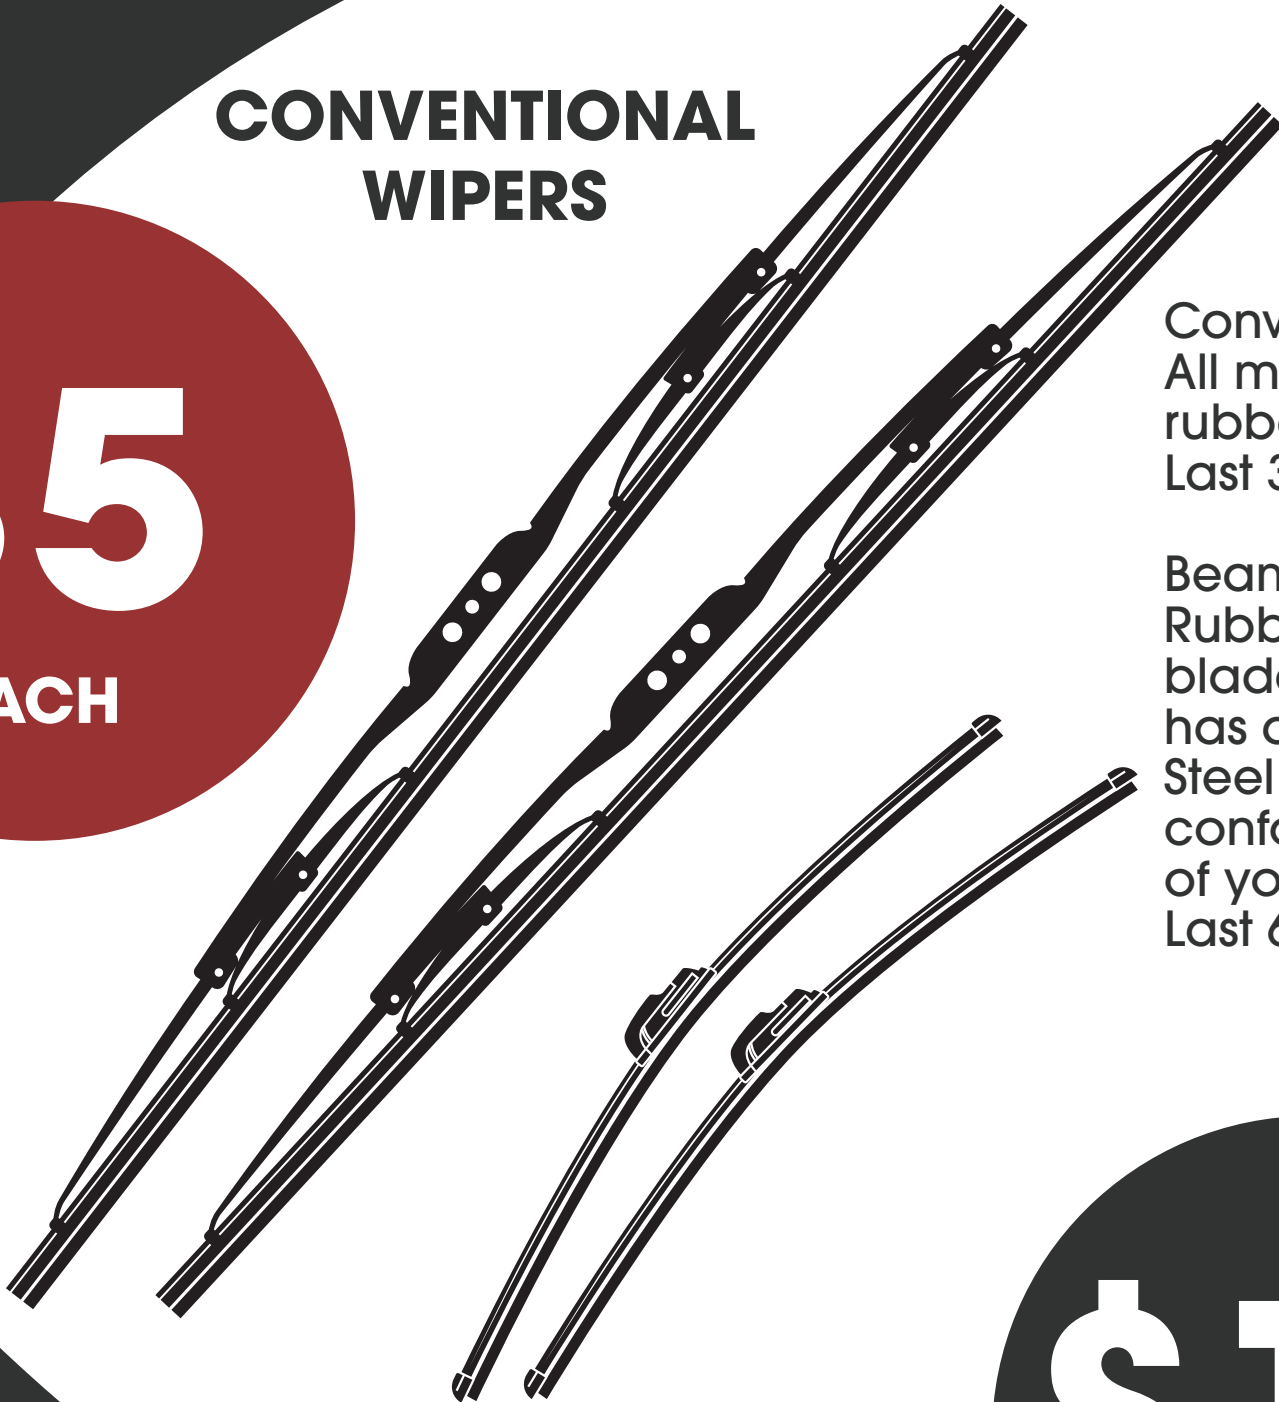

**AUTO
SKILLS
CENTER**

FITS MOST VEHICLES

**CONVENTIONAL
WIPERS**

Conventional Wipers:
All metal frame with
rubber strip.
Last 3-6 months.

Beam Blades:
Rubber and silicone
blade designed that
has a Memory Curve
Steel beam that
conforms to the curve
of your windshield.
Last 6-12 months.